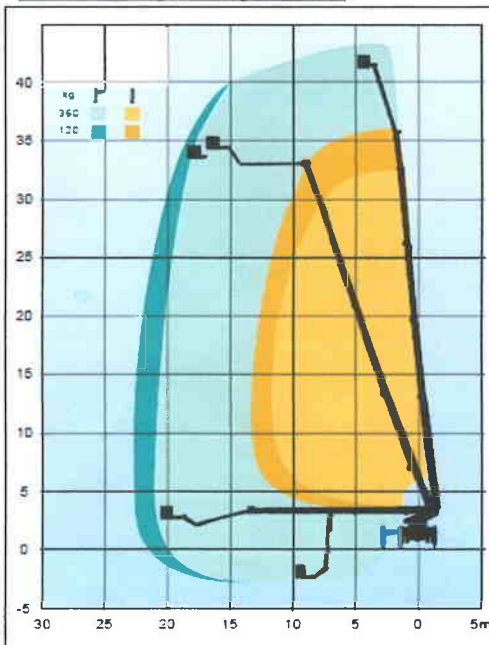

Truck mounted platform for hire

43m telescopic boom with fly jib

KA 1897

Specification:

- Working height: 43m
- Platform height: 41m
- Maximum outreach: 22.3m
- Safe working load: 360kg
- Turret rotation: 560°
- Basket rotation: 90° + 90°
- Basket size: 2.2*0.9 m
- Min. working width: 2.7m
- Travelling height: 3.70m
- Travelling width: 2.42m
- Travelling length: 9.30m
- Weight approx: 21.0ton

Working diagram

Advantages

- The highest truck mounted working platform in Hong Kong
- Ideal for lighting set up(Movie), advertisings , window cleaning, tall tree trimming/inspection, any construction work and etc
- Can be work in urban city and narrow street thanks to its Variable outriggers system.
- Fly jib to over reach obstructions.
- Huge horizontal reach up to 22.3m
- Slow speed movement before meeting outreach limited
- Huge working load (3 people + gears)
- Large cage to work safely and comfortably
- Reliable, Safe and unbeatable by Japanese machines